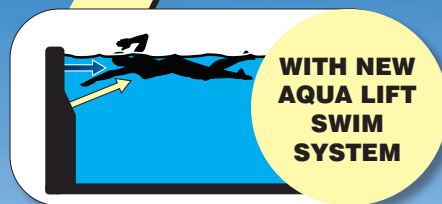

Affordable
Luxury Spas

Oasis spas build superior swim spas using the best components and technology from around the world. Compare the quality, features, performance and price and you'll see why Oasis Swim Spas are Number 1 in Europe and **Australia's best value for money swim spas.**

The 5.5 Series Aqua Swim is a plunge pool, never ending swimming pool, hydrotherapy spa and aquarobics centre all in one, catering for all of your relaxation and exercise needs in one compact unit.

- Large plunge / swim / aquarobics area
- Full body massage lounge, 3 hydrotherapy seats plus cool off seat
- Stand up massage wall with 16 accu-pressure jets (Pro & Extreme models only)