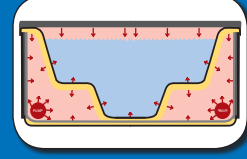

### A Better Massage, Swim & Exercise Experience

Perfectly positioned "High Flow" swim jets (1 pump for each jet), combined with our "Aqua Lift" Swim System provide maximum lift and resistance for the best swim spa experience. The handrail and swim pole are great for exercise and learning to swim and our broad stream "Aqua-ssage" jets give you a better massage.

## SUPERIOR SPA TECHNOLOGY

Energy Efficient High Flow Filtration Pump

Spa Net "Quiet Flo" High Performance Pumps

Galvanised Steel Frame with Side & Seat Supports

Energy Saving Spa Net SV Control System

"Easy Care" Ozone System with Mixing Chamber

Bearingless Self Cleaning "Aqua Stream" Jets

Energy Saving 8 Layer Insulation System

8-10mm Thick, Oven Cured 6 Layer "Tough Bond" Shell

Powerful High Flow Swim Jets

Exercise Hand Rail

Max Flow Filter with Safety Release System